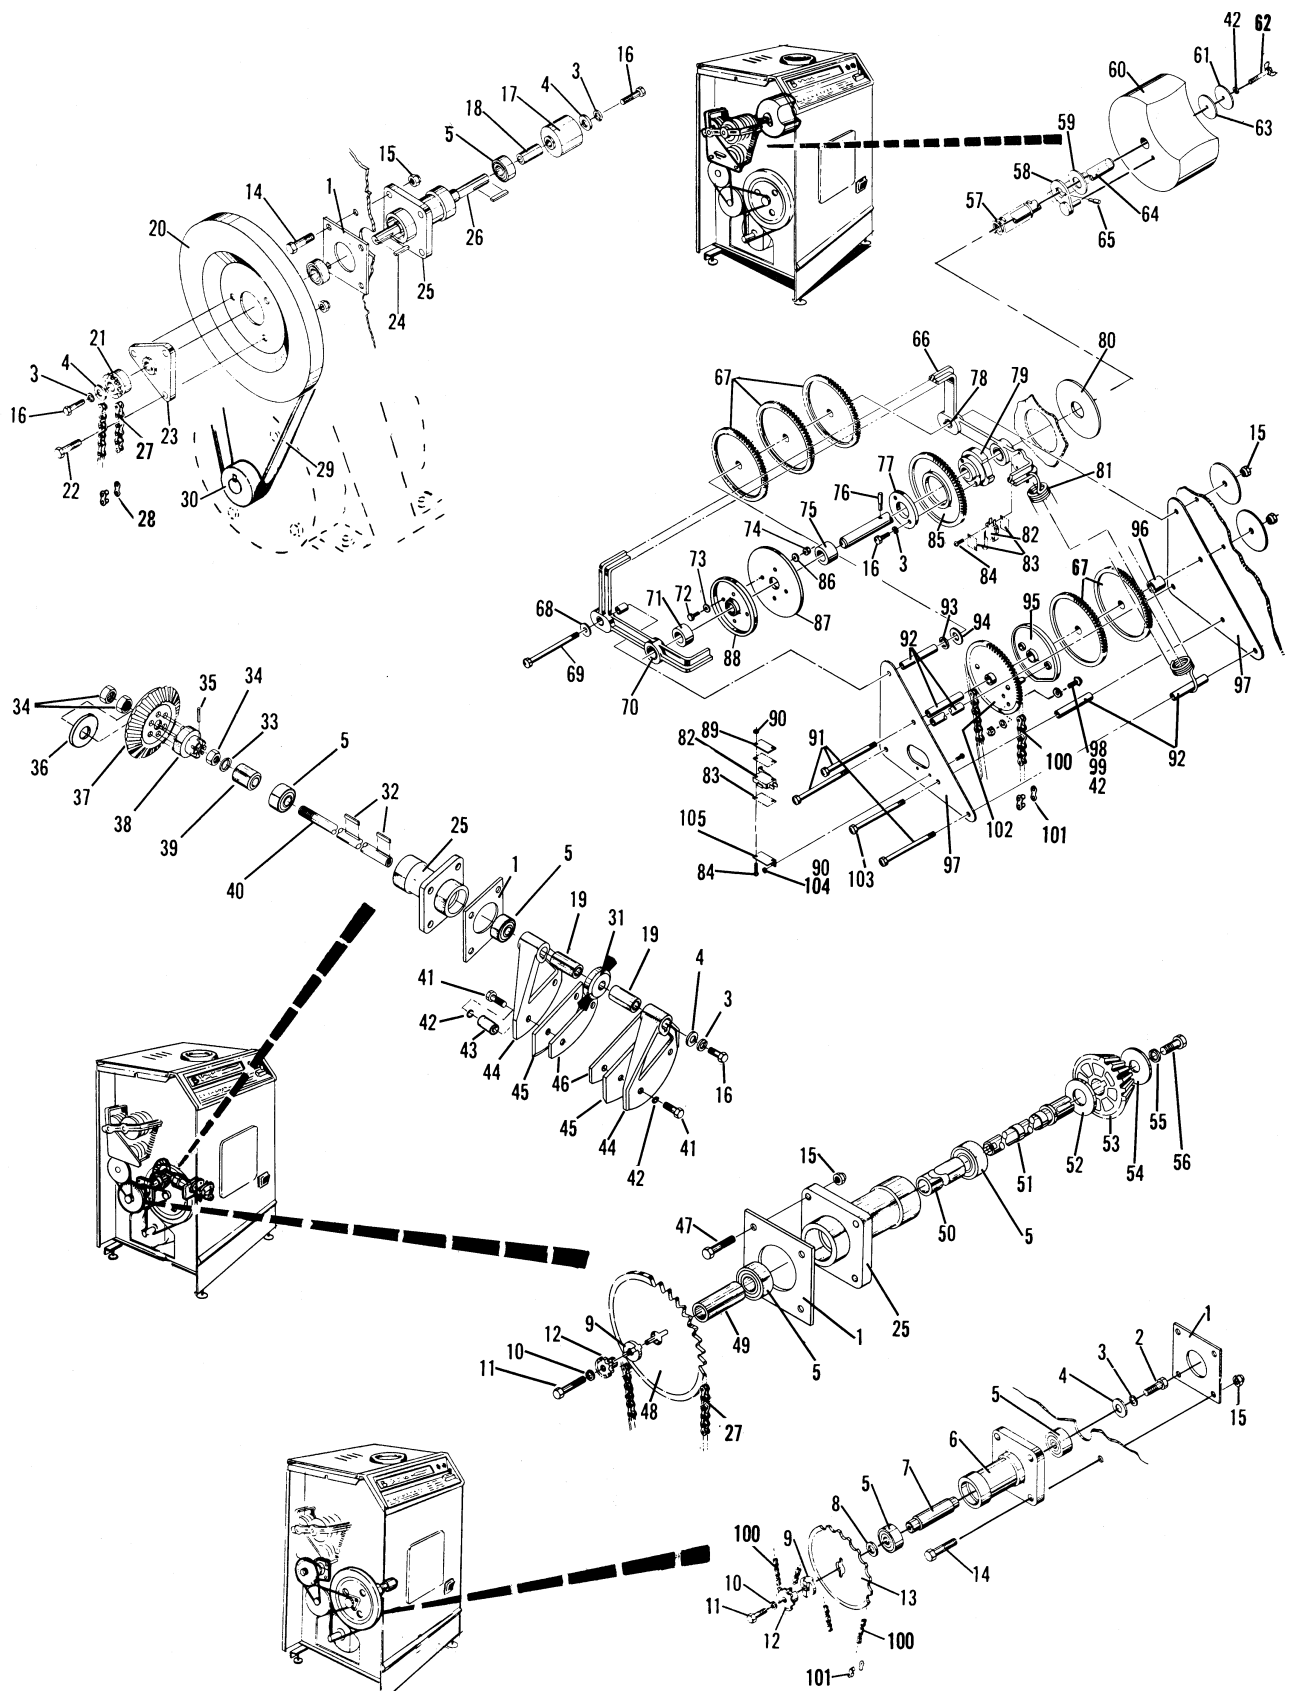

N.A. = No Longer Available

Lustre King Ball Conditioner Brake Roller & Idler Assembly, Oscillator & Compound Applicator Mechanism

**Lustré King Ball Conditioner
Brake Roller & Idler Assembly, Oscillator
& Compound Applicator Mechanism**