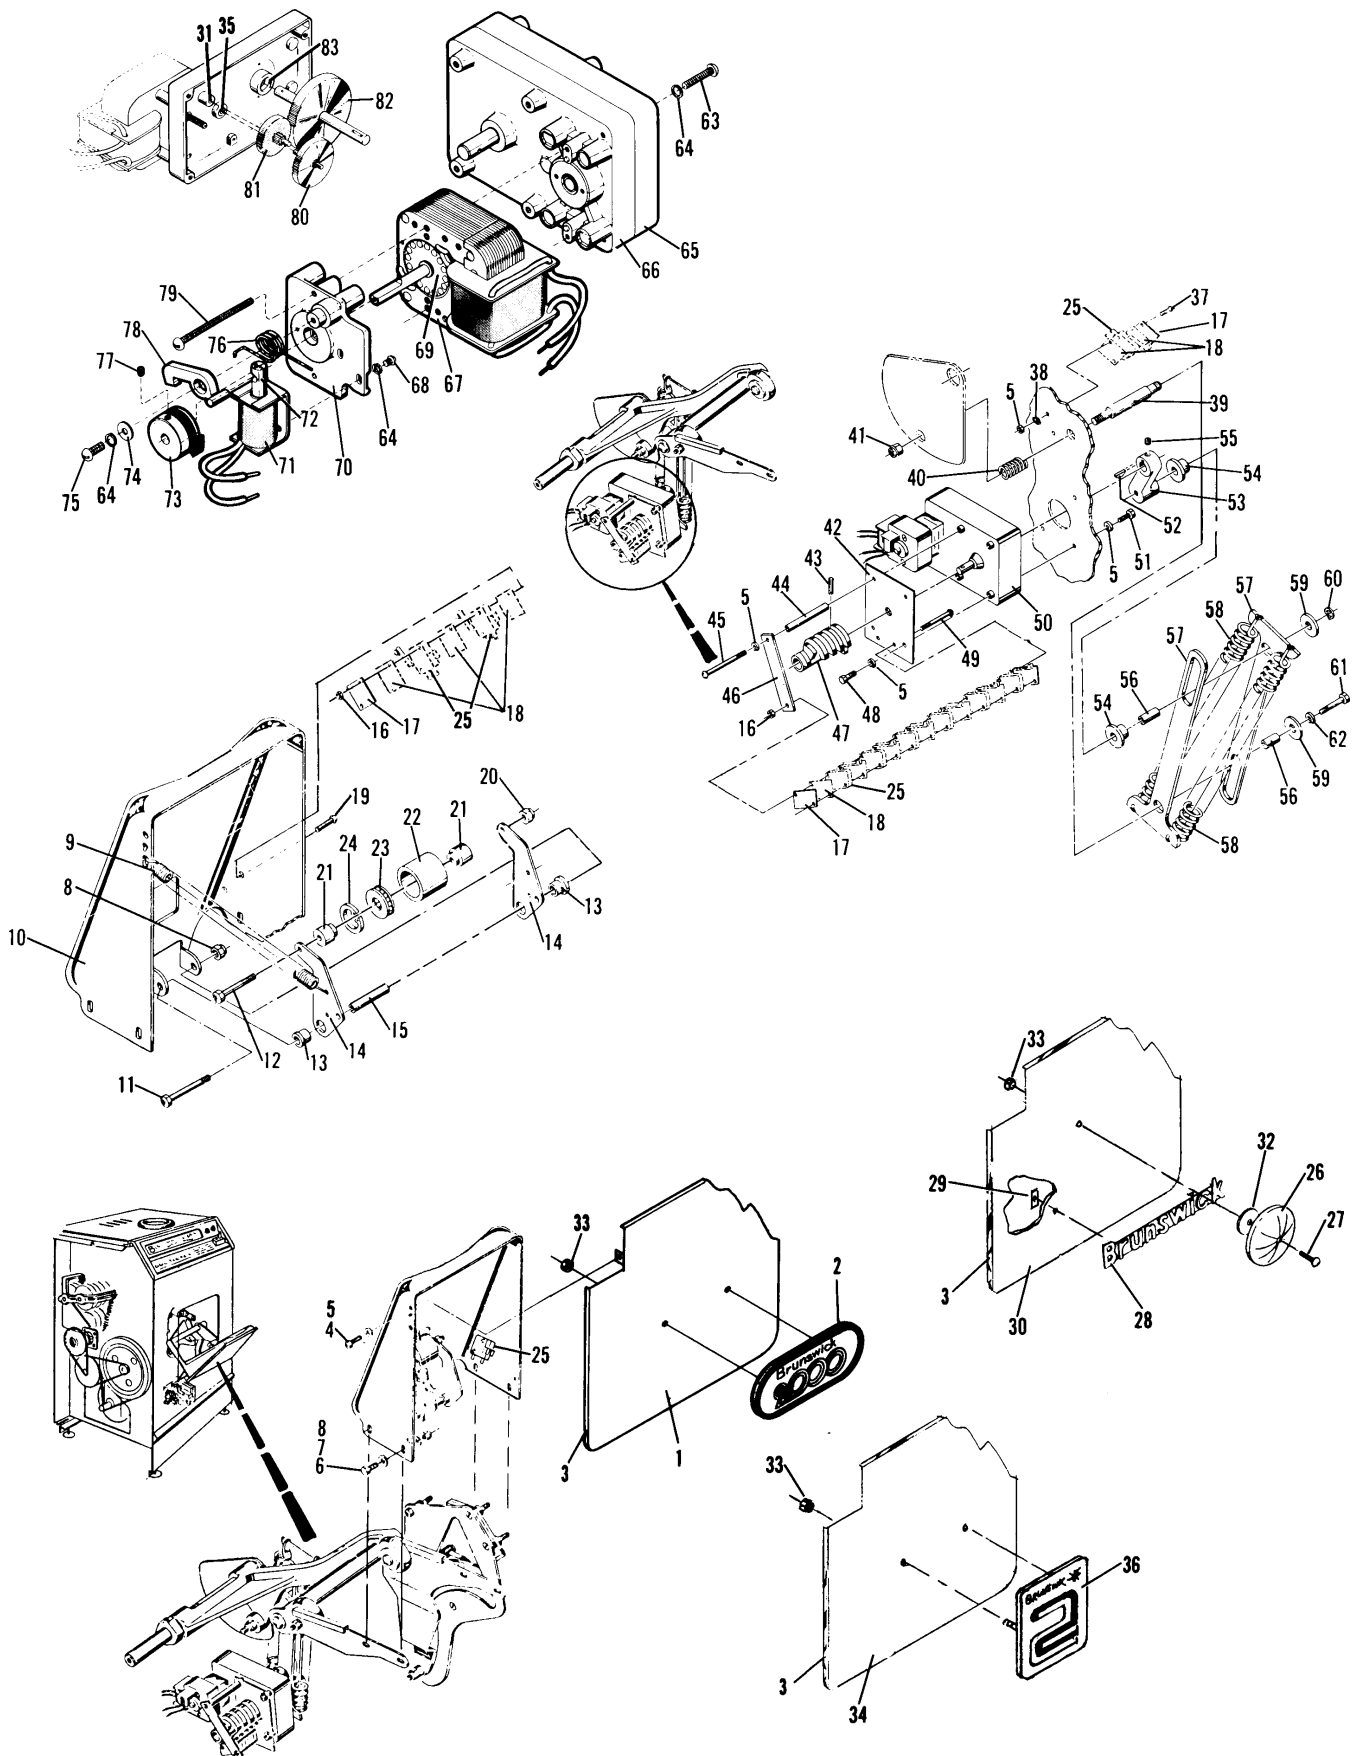

N.A. = No Longer Available

Lustre King Ball Conditioner Door Mechanism, Track & Door Motor Assembly

**Lustré King Ball Conditioner
Door Mechanism, Track & Door Motor Assembly**

Index No.	Part No.	Description	Index No.	Part No.	Description
1.	14-400030-000	Support Plate	56.	11-001343-001	Hex Hd. Cap Screw (3/8-16 x 7/8")
2.	11-001180-001	Hex Hd. Cap Screw (1/4-20 x 5/8")	57.	14-400200-000	Spring
3.	11-195014-001	Lockwasher (1/4)	58.	14-400220-000	Compound Drive
4.	11-190530-001	Plain Washer	59.	N.A.	Rubber Washer
5.	11-430028-000	Bearing	60.	14-800003-000	Buffing Compound - package of 2 (standard)
6.	N.A.	Bearing Housing		14-800005-000	Buffing Compound - package of 2 (highly reactive)
7.	N.A.	Shaft		14-800007-000	Lustre Sheen Compound - package of 2
8.	11-190532-001	Plain Washer	61.	11-190537-001	Plain Washer
9.	14-400012-003	Drive Spacer	62.	14-400288-000	Thumb Screw Assembly
10.	11-196012-001	Hi Collar Lockwasher (1/4)	63.	14-400219-003	Rubber Washer
11.	11-002005-001	Hardened Hex Hd. Cap Screw (1/4-20 x 1-1/4")	64.	N.A.	Shaft
12.	14-400016-000	Pinion Sprocket	65.	11-354003-001	Groove Pin
13.	N.A.	Reducer Sprocket	66.	N.A.	Compound Drive Housing
14.	11-001264-001	Hex Hd. Cap Screw	67.	N.A.	Gear
15.	11-170009-001	Self Locking Nut (5/16-18 x 1")	68.	11-190529-001	Plain Washer
16.	11-001182-001	Hex Hd. Cap Screw (1/4-20 x 3/4")	69.	N.A.	Hex Hd. Cap Screw (5/16-18 x 5-3/4")
17.	14-400036-000	Ball Roller Assembly	70.	11-420047-000	Oilite Bearing
18.	10-386122-000	Spacer	71.	N.A.	Spacer
19.	N.A.	Spacer	72.	11-010060-001	Slt'd. Hex Hd. Cap Screw (8-32 x 1/2")
20.	53-520063-000	Pulley	73.	11-190004-001	Plain Washer (#8)
21.	10-481001-000	Sprocket	74.	11-170102-001	Self Locking Nut - Thin (8-32)
22.	11-001262-001	Hex Hd. Cap Screw (5/16-18 x 3/4")	75.	N.A.	Spacer
23.	N.A.	Hub	76.	11-340104-001	Dowel Pin
24.	12-100187-013	Square Key (3/16 x 3/16 x 1-7/16")	77.	N.A.	Clamp Ring
25.	14-400027-000	Bearing Housing	78.	N.A.	Oilite Bearing
26.	14-400013-000	Shaft	79.	N.A.	Gear Hub
27.	11-601003-000	Roller Chain	80.	10-191552-000	Plain Washer
28.	11-600005-000	Connecting Link	81.	12-100107-000	Spring
29.	10-635122-000	Flat Belt	82.	11-616014-000	Switch
30.	14-400040-000	Motor Pulley	83.	11-617501-000	Fabric Insulator
31.	14-400223-000	Brush	84.	11-107008-001	Slt'd. Rd. Hd. Machine Screw (4-40 x 3/4")
32.	12-100187-009	Square Key (3/16 x 3/16 x 11/16")	85.	N.A.	Gear
33.	11-195020-001	Lockwasher (5/8)	86.	11-190538-001	Plain Washer
34.	11-125213-001	Hex Jam Nut (5/8-18)	87.	14-400449-000	Guide Plate
35.	11-360415-001	Spirol Pin	88.	N.A.	Cam Follower
36.	12-400323-000	Special Washer	89.	14-400225-000	Backing Plate
37.	12-400317-002	Gear	90.	11-170000-001	Self Locking Nut (4-40)
38.	12-400322-000	Adjusting Nut	91.	11-001285-000	Hex Hd. Cap Screw (5/16-18 x 5-1/4)
39.	12-400321-000	Spacer	92.	N.A.	Spacer
40.	N.A.	Shaft	93.	11-534516-000	Grip Ring
41.	11-001062-001	Hex Hd. Cap Screw (10-24 x 3/4")	94.	11-190016-001	Plain Washer (7/16)
42.	11-198003-001	External Tooth Lockwasher (#10)	95.	N.A.	Cam
43.	10-386115-000	Spacer	96.	10-386130-000	Spacer
44.	14-400021-000	Oscillator Arm	97.	N.A.	Adjusting Plate
45.	14-400022-000	Rubber Bumper Only	98.	11-006088-001	B. Socket Hd. Machine Screw (10-24 x 1/2")
46.	14-400029-000	Backing Plate	99.	11-125004-001	Hex Nut (10-24)
47.	11-001265-001	Hex Hd. Cap Screw (5/16-18 x 1-1/8")	100.	11-601002-000	Roller Chain
48.	14-400015-000	Sprocket	101.	11-600010-000	Connecting Link
49.	N.A.	Spacer	102.	N.A.	Sprocket
50.	N.A.	Spacer	103.	N.A.	Hex Hd. Cap Screw (5/16-18 x 4-3/4")
51.	14-400017-000	Shaft	104.	11-107004-001	Slt'd. Rd. Hd. Machine Screw (4-40 x 3")
52.	12-400139-005	Special Washer	105.	N.A.	Switch Mount
53.	12-400317-003	Pinion			
54.	12-400318-000	Special Washer			
55.	11-195016-001	Lockwasher (3/8)			