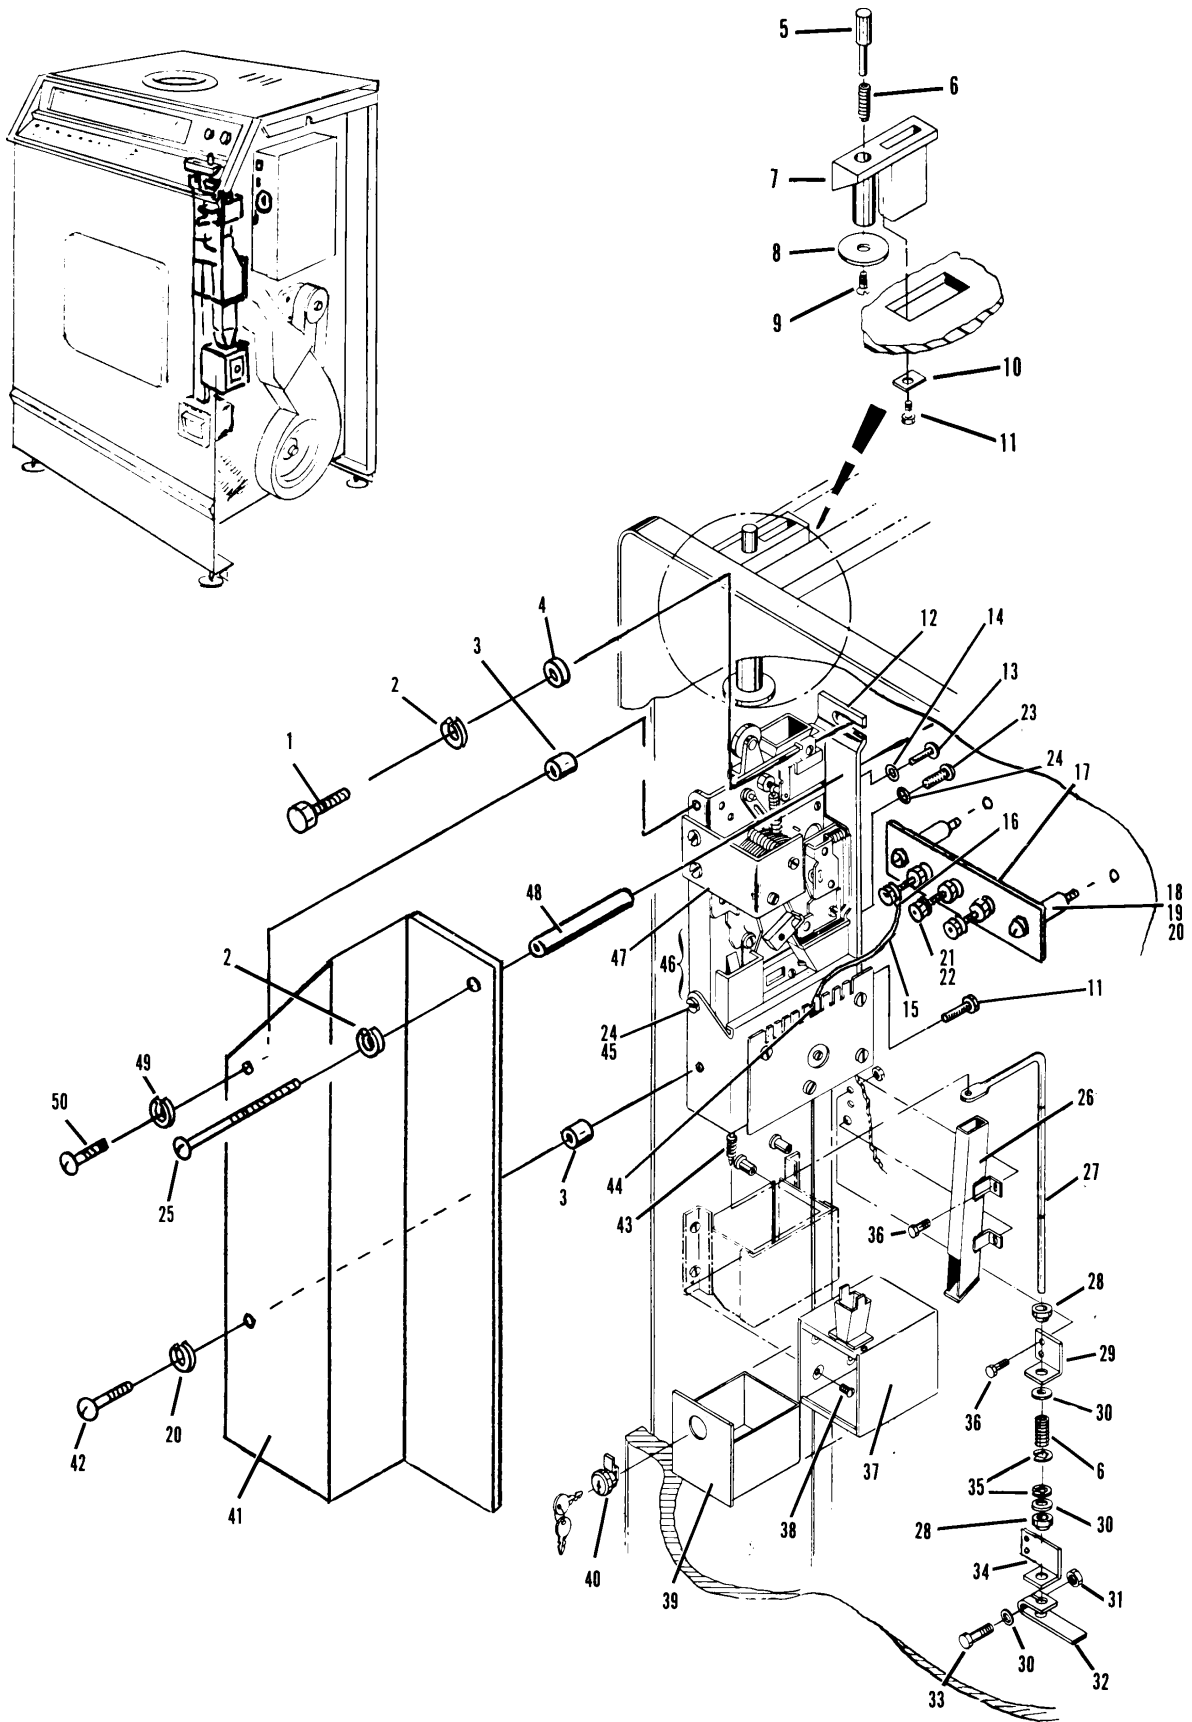

Index No.	Part No.	Description	Index No.	Part No.	Description
1.	11-001060-001	Hex Hd. Cap Screw (10-24 x 5/8")	26.	N.A.	Coin Tube Assembly
2.	11-195010-001	Lockwasher (#10)	27.	N.A.	Rod
3.	10-386143-000	Spacer	28.	N.A.	Nylon Bearing
4.	11-190006-001	Plain Washer (#10)	29.	N.A.	Upper Rod Guide
5.	N.A.	Plunger	30.	11-190010-001	Plain Washer
6.	14-400190-000	Spring	31.	11-170007-001	Self Locking Nut (1/4-20)
7.	14-400145-000	Coin Insert	32.	N.A.	Reset Lever
8.	14-400186-000	Special Washer	33.	11-001184-001	Hex Hd. Cap Screw (1/4-20 x 1")
9.	11-007021-001	Flat Socket Hd. Cap Screw (6-32 x 3/8")	34.	N.A.	Lower Rod Guide
10.	N.A.	Insert Bracket	35.	11-537015-001	Retaining Ring
11.	11-081010-001	Self Tapping Hex Hd. Washer Screw (#8 x 3/8")	36.	N.A.	Hex Hd. Cap Screw (8-32 x 7/16")
12.	N.A.	Mounting Bracket	37.	N.A.	Coin Chute and Box Assy.
13.	N.A.	Slted. Rd. Hd. Machine Screw (6-32 x 1/4")	38.	11-010076-001	Slted. Hex Hd. Cap Screw (10-24 x 3/8")
14.	11-198001-001	External Tooth Lockwasher (#6)	39.	N.A.	Coin Box Only
15.	N.A.	Wire Assembly	*40.	11-640001-000	Lock Assembly w/Keys
16.	11-612006-000	Connector	41.	N.A.	Mechanism Cover
17.	N.A.	Terminal Block	42.	N.A.	Slted. Rd. Hd. Machine Screw (6-32 x 1/2")
18.	N.A.	Spacer	43.	N.A.	Spring
19.	N.A.	Slted. Rd. Hd. Machine Screw (6-32 x 1-1/2")	44.	N.A.	Terminal
20.	11-195006-001	Lockwasher (#6)	45.	N.A.	Slted. Rd. Hd. Machine Screw (8-32 x 3/16")
21.	11-190002-001	Plain Washer (#6)	**46.	N.A.	Rejector and Accumulator Assembly
22.	11-125001-001	Hex Nut (6-32)	47.	N.A.	Mounting Bracket
23.	N.A.	Slted. Rd. Hd. Machine Screw (8-32 x 1/4")	48.	10-386147-000	Spacer
24.	11-198002-001	External Tooth Lockwasher (#8)	49.	11-195008-001	Lockwasher (#8)
25.	N.A.	Slted. Rd. Hd. Machine Screw (10-24 x 2-1/2")	50.	N.A.	Slted. Rd. Hd. Machine Screw (8-32 x 1/2")

N.A. = No Longer Available

* To secure additional keys, order directly from: Chicago Lock Company, 4311 W. Belmont Avenue, Chicago, Illinois 60640. Specify Lock Model #3786-6T and individual key number.

** Service parts for the Coin Mechanism (Index No. 46) are not stocked by Brunswick. Please refer to the Service Manual (14-400003-000) for the name and address of a National Rejector Repair Station near you.

NOTE: Conversion to quarters only order part number 14-860137-000.

Lustre King Ball Conditioner Coin Mechanisms

**Lustré King Ball Conditioner
Coin Mechanisms**