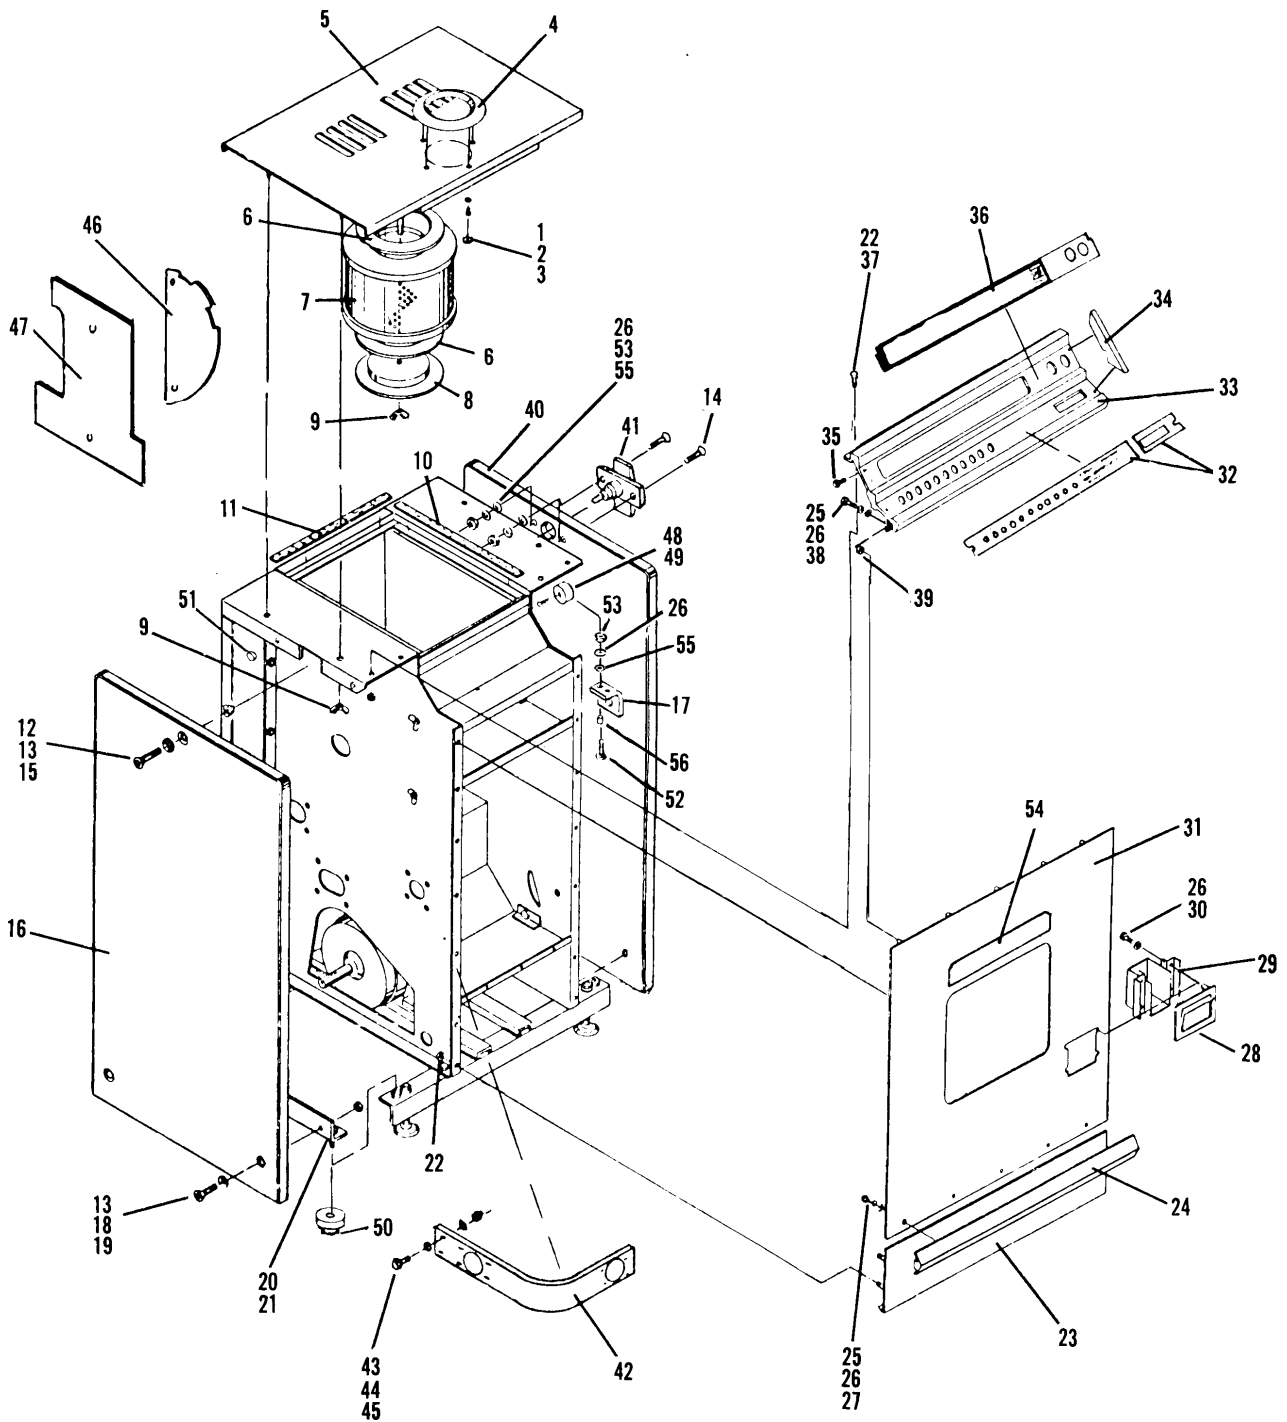

Index No.	Part No.	Description	Index No.	Part No.	Description
1.	11-253008-001	Plug Button		N.A.	Front Panel Assy. - "2000"
2.	N.A.	C.R. Rd. Hd. Self Tapping Screw (#8 x 1/2")			Ermine White Spatter
3.	11-195008-001	Lockwasher (#8)	32.	N.A.	Decal - Black/Gold
4.	N.A.	Ball Ring - Gray		N.A.	Decal - Astroline Black/White
5.	14-400230-002	Ball Ring - Brown		14-400492-010	Decal - "2000" Black/White (25¢ - 50¢ - $1.00)
	N.A.	Top Assembly - Gray		14-400492-012	Conversion Decal (50¢ - 75¢ - $1.00)
	N.A.	Top Assembly - "2000" Brown Spatter		14-400492-022	Decal - "2000" Black/White (50¢ - 75¢ - $1.00)
6.	14-400165-000	Filter Gasket			Control Panel Only
7.	14-400147-000	Filter	33.	N.A.	End Bock
8.	14-400164-000	Filter Retainer	34.	N.A.	Self Tapping Hex Hd. Washer Screw (#8 x 3/8")
9.	11-149003-001	Self Locking Wing Nut (10-24)	35.	11-081010-001	Decal - Black/Gold
10.	14-400167-000	Cover Gasket (10-7/8")			Decal - Blue/White
11.	14-400166-000	Cover Gasket (13-3/4")			Hex Hd. Cap Screw (10-24 x 1/2")
12.	N.A.	Flat Socket Hd. Cap Screw (5/16-18 x 1-1/2")	36.	N.A.	Hex Hd. Cap Screw (10-24 x 3/4")
		Countersunk Lockwasher (5/16)		14-400405-010	Spacer
13.	N.A.	C.R. Flat Hd. Machine Screw (10-24 x 1-1/8")	37.	N.A.	R.H. Side Panel Assy. - Wood Grain
14.	11-014091-004	Quick Release Fastener	38.	11-010081-001	R.H. Side Panel Assy. - Gray (Both Sides)
15.	N.A.	L.H. Side Panel Assy. - Wood Grain	39.	10-386143-000	R.H. Side Panel Assy. - Gray (Both Sides)
16.	N.A.	L.H. Side Panel Assy. - Gray (Both Sides) Serial #2175 and up.	40.	N.A.	R.H. Side Panel Assy. - Gray (Outside) White (Inside)
		L.H. Side Panel Assy. - Gray (Both Sides)			R.H. Side Panel Assy. - Astro 2 White
		L.H. Side Panel Assy. - Gray (Outside) and White (Inside)		14-400491-000	R.H. Side Panel Assy. - "2000" Ermine White
	14-400491-000	L.H. Side Panel Assy. - Astro 2 White			Lock w/2 Keys
	N.A.	L.H. Side Panel Assy. - "2000" Ermine White	41.	N.A.	Flush Handle Lock w/2 Keys
17.	14-400289-000	Lock Screw Bracket	42.	N.A.	Brace
18.	11-014192-004	C.R. Flat Hd. Machine Screw (5/16-18 x 1-1/4")	43.	11-001182-001	Hex Hd. Cap Screw (1/4-20 x 3/4")
19.	11-170009-001	Self Locking Nut (5/16-18)	44.	11-190010-001	Plain Washer (1/4)
20.	N.A.	L.H. Angle Bracket	45.	11-170007-001	Self Locking Nut (1/4-20)
21.	N.A.	R.H. Angle Bracket	46.	14-400250-000	Buffing Wheel Adjustment Template
22.	11-170005-001	Self Locking Nut (10-24)	47.	14-400247-000	Roller Adjustment Template
23.	N.A.	Front Panel Assy. - Gray	48.	N.A.	Rubber Bumper
	N.A.	Front Panel Assy. - Astro 2 Brown	49.	11-082096-001	Self Tapping C.R. Rd. Hd. Screw (#10 x 1")
		Front Panel Assy. - "2000" Brown Spatter	50.	14-400272-000	Grommet
24.	N.A.	Front Moulding	51.	N.A.	Rubber Bumper
25.	11-190006-001	Plain Washer (#10)	52.	11-001060-001	Hex Hd. Cap Screw (10-24 x 5/8")
26.	11-195010-001	Lockwasher (#10)	53.	11-125004-001	Hex Nut (10-24)
27.	N.A.	Self Tapping Hex Hd. Washer Screw (#10 x 1/2")	54.	N.A.	Decal - "Door Opens" Black/Gold
28.	N.A.	Coin Receptacle Front			Decal - "Door Opens" Blue/White
29.	N.A.	Coin Return Cup		N.A.	Plain Washer
30.	N.A.	Slted. Rd. Hd. Machine Screw (10-32 x 1/2")	55.	N.A.	Spacer
31.	N.A.	Front Panel Assy. - Copper Spatter	56.	10-386180-000	
	N.A.	Front Panel Assy. - Astroline Gray			

N.A. = No Longer Available

Lustre King Ball Conditioner Cabinet & Frame Assembly

**Lustre King Ball Conditioner
Cabinet & Frame Assembly**