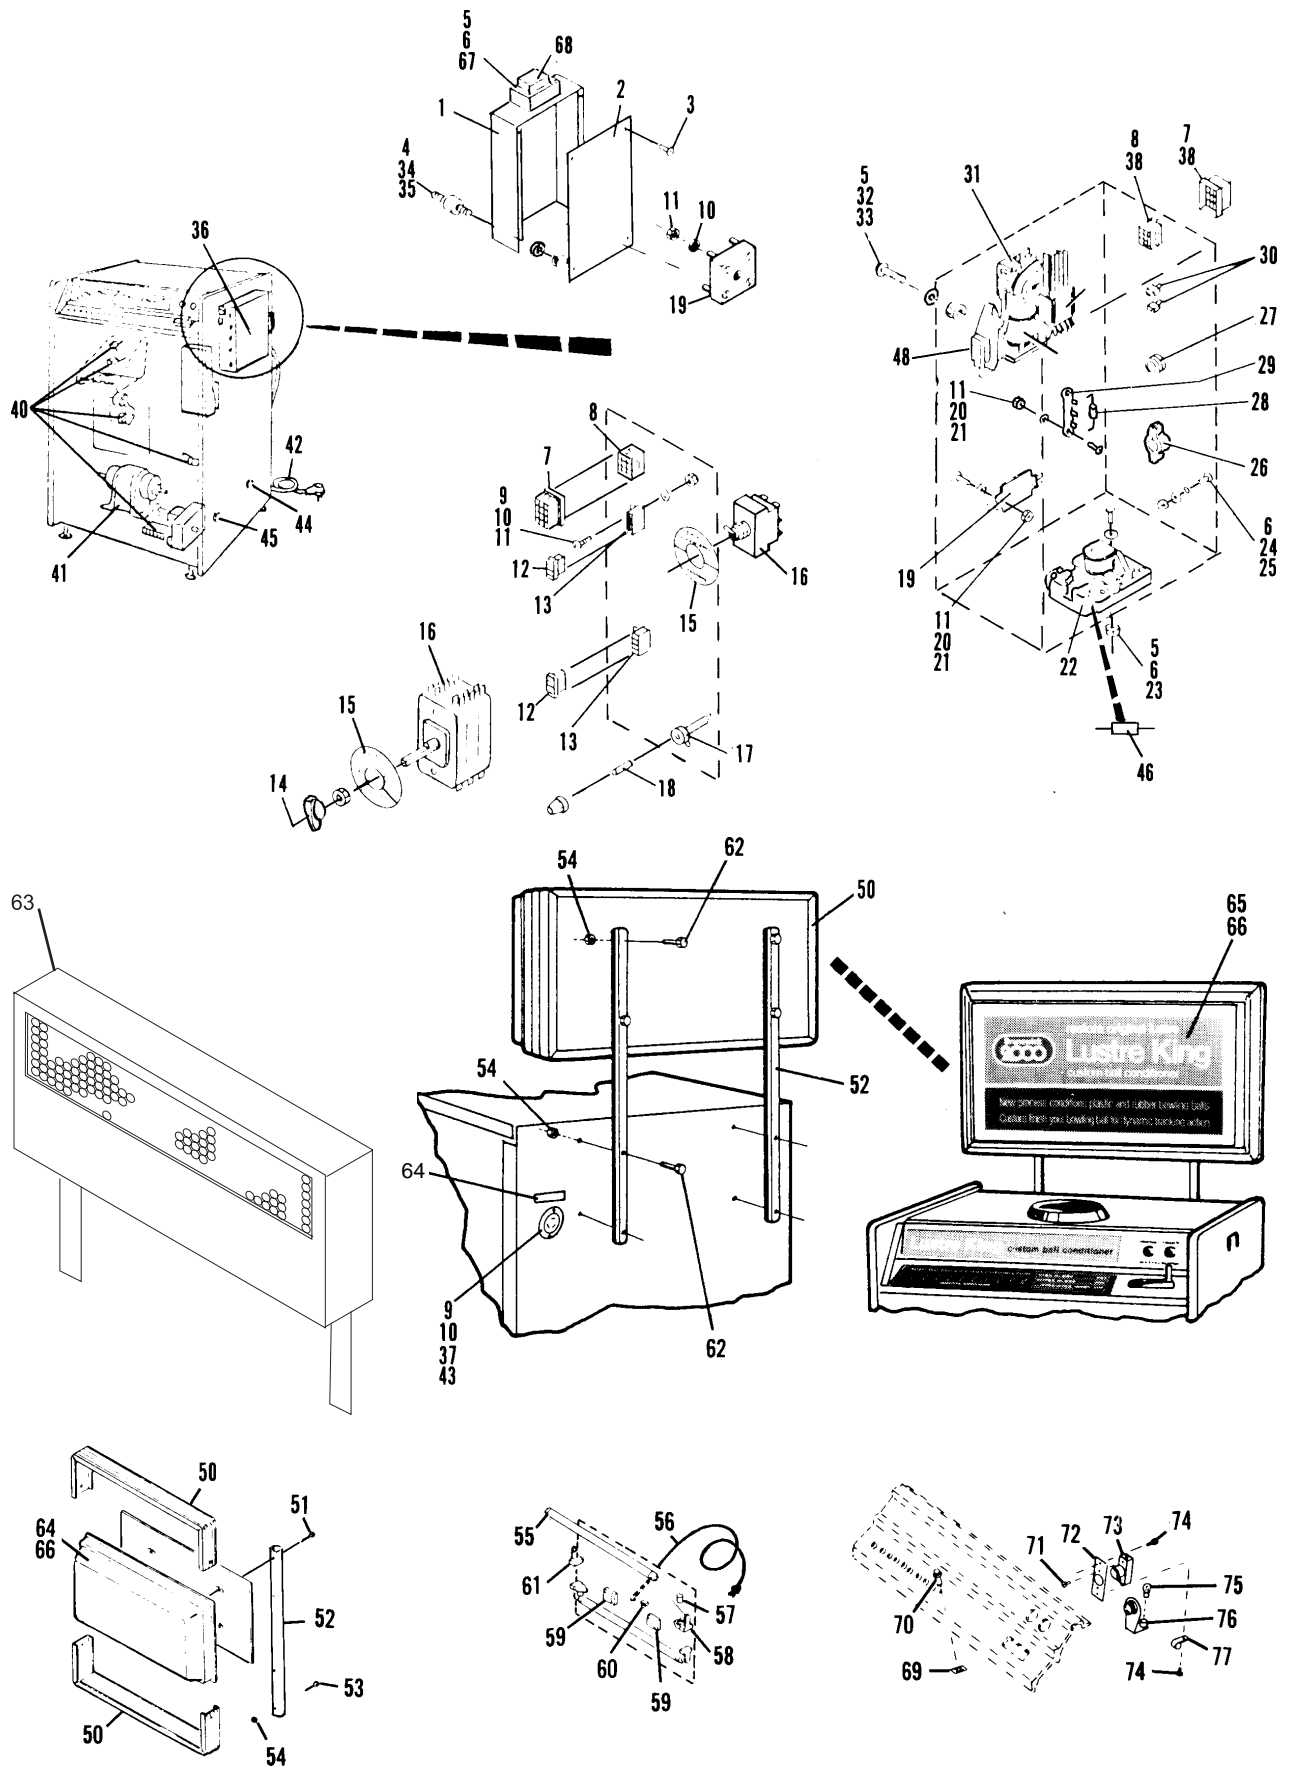

N.A. = No Longer Available

NOTE: Used on Astroline models Serial #260 thru 2963, 3100 and up, all Astro 2 models and all "2000" model Lustre Kings. 14-860023-000 is a motor complete with accessories.

Lustre King Ball Conditioner Illuminated Sign & Control Box Assembly

**Lustré King Ball Conditioner
Illuminated Sign & Control Box Assembly**