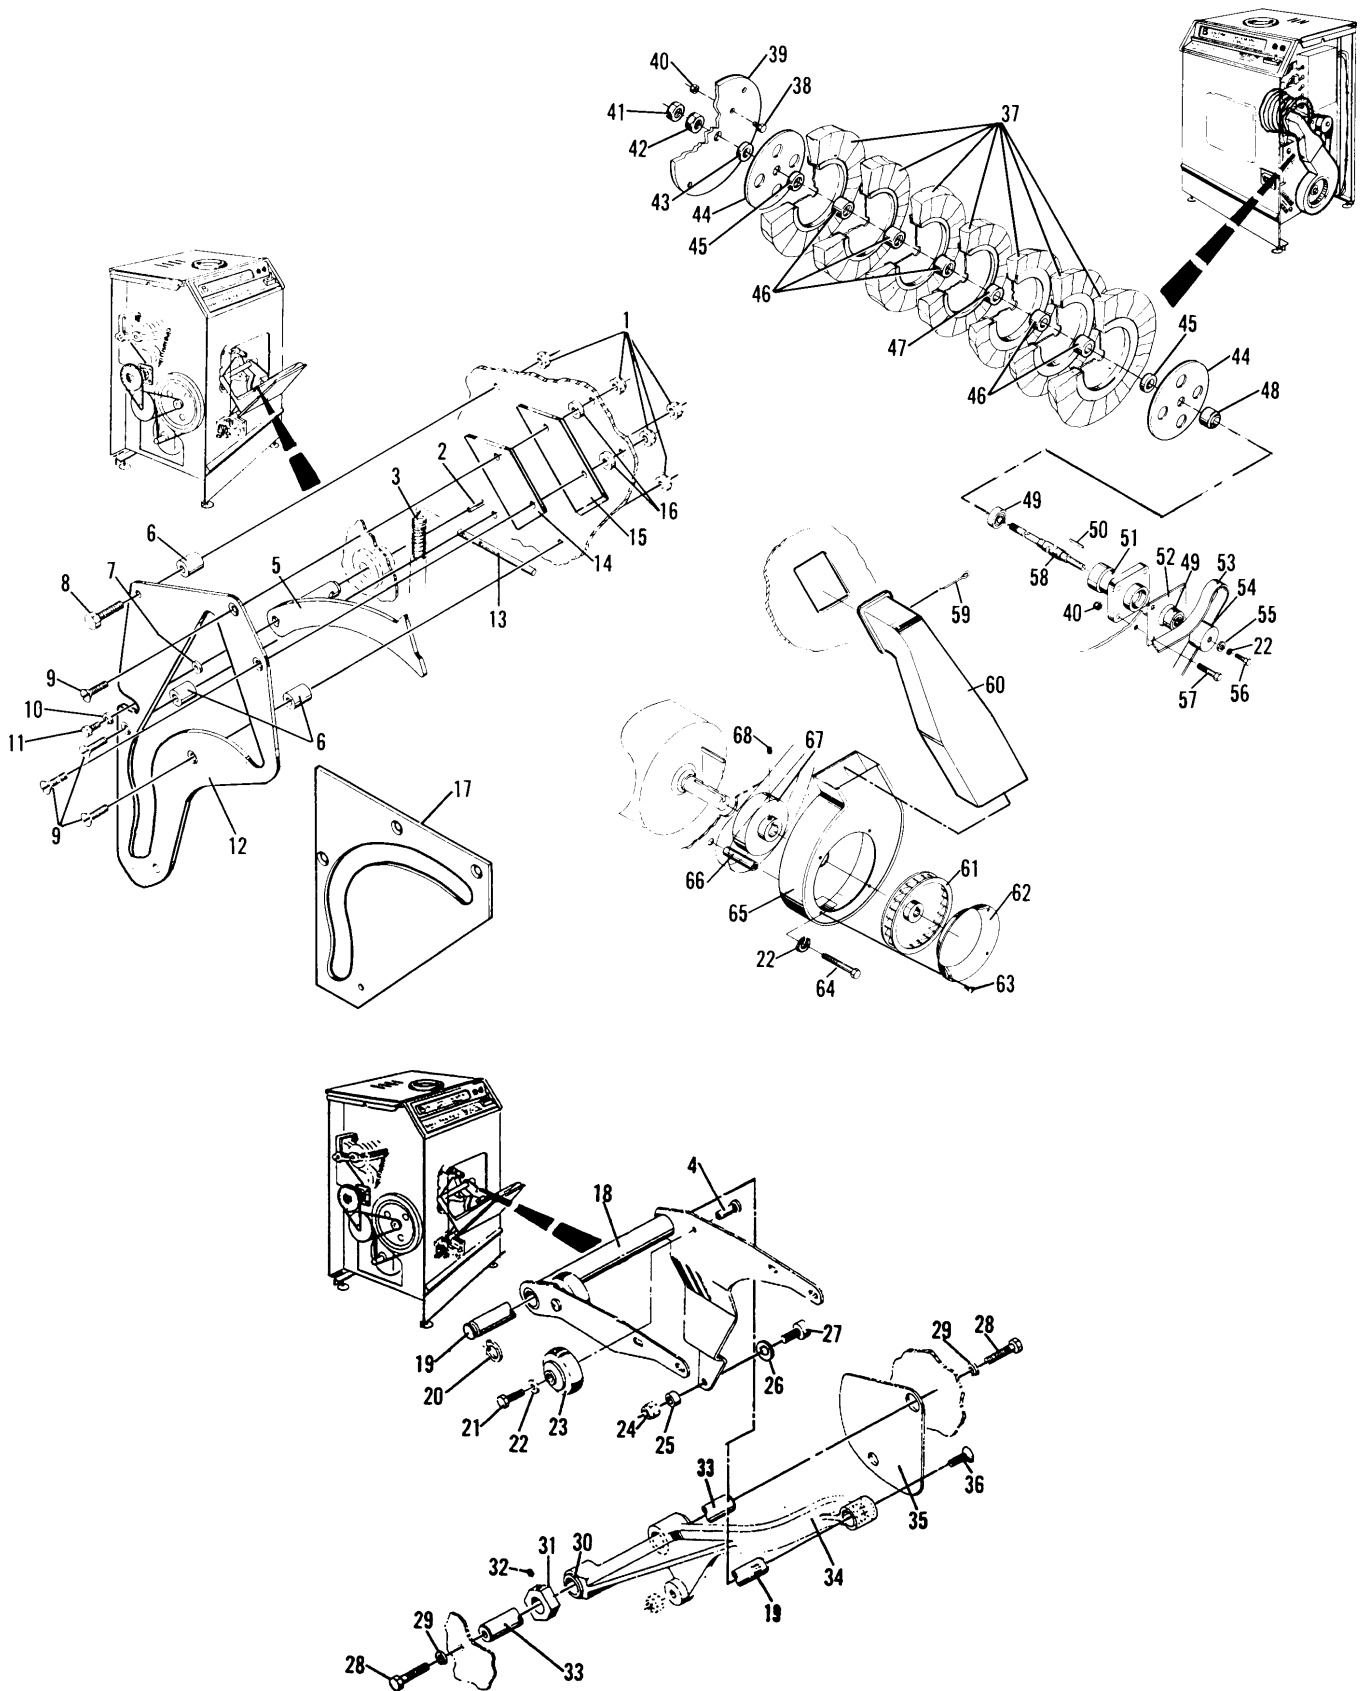

Index No.	Part No.	Description	Index No.	Part No.	Description
1.	11-170007-001	Self Locking Nut (1/4-20)	37.	14-860021-000	Buffing Wheel Assembly
2.	N.A.	Roll Pin		14-860131-000	Set of Spacers- Optional
3.	N.A.	Spring	38.	11-001260-001	Hex Hd. Cap Screw (5/16-18 x 5/8")
4.	14-400182-000	Roller Stud			Balance Disc
5.	N.A.	Latch Cam and Pin Assembly	39.	N.A.	Self Locking Nut (5/16-18)
6.	N.A.	Spacer	40.	11-170009-001	Hex Jam Nut - L.H. Thread (5/8-11)
7.	11-190006-001	Plain Washer (#10)	41.	11-125262-001	Hex Nut - L.H. Thread (5/8-11)
8.	11-001185-001	Hex Hd. Cap Screw (1/4-20 x 1-1/8")	42.	11-126113-001	Spacer
9.	11-007185-001	Flat Socket Hd. Cap Screw (1/4-20 x 1-1/8")	43.	14-400308-003	Plate
10.	11-195010-001	Lockwasher (#10)	44.	14-400276-000	Spacer
11.	N.A.	Hex Hd. Cap Screw (10-24 x 9/16")	45.	14-400310-000	Spacer
12.	N.A.	Door Cam (to Serial #1461)	46.	14-400307-000	Spacer
13.	N.A.	Cam Handle	47.	14-400308-002	Spacer
14.	N.A.	Latch	48.	14-400309-000	Spacer
15.	N.A.	Latch	49.	11-430028-000	Bearing
16.	N.A.	Spacer	50.	12-100187-014	Square Key (3/16 x 3/16 x 7/8")
17.	14-400312-000	Door Cam (Serial #1461 and up)	51.	14-400027-000	Housing
18.	N.A.	Cradle Assembly	52.	14-400030-000	Support Plate
19.	14-400033-000	Shaft	53.	10-635117-000	Flat Belt
20.	11-530025-001	Retaining Ring	54.	14-400039-000	Buffing Pulley
21.	11-001180-001	Hex Hd. Cap Screw (1/4-20 x 5/8")	55.	11-190530-001	Plain Washer
22.	11-195014-001	Lockwasher (1/4)	56.	11-001182-001	Hex Hd. Cap Screw (1/4-20 x 3/4")
23.	34-205100-000	Neoprene Roller Assembly	57.	11-001264-001	Hex Hd. Cap Screw (5/16-18 x 1")
24.	11-125012-001	Hex Nut (3/8-24)	58.	14-400025-000	Shaft
25.	10-386007-000	Spacer	59.	11-335269-001	Cotter Pin
26.	11-199007-001	Internal Tooth Lockwasher (3/8)	60.	14-400202-000	Air Duct
27.	11-480007-000	Cam Follower	61.	10-725051-000	Blower Wheel
28.	11-001342-001	Hex Hd. Cap Screw (3/8-16 x 3/4")	62.	N.A.	Inlet Ring
29.	11-195016-001	Lockwasher (3/8)	63.	11-082030-001	Self Tapping C.R. Rd. Hd. Screw (#6 x 1/4")
30.	11-421038-000	Oilite Bearing	64.	11-001196-001	Hex Hd. Cap Screw (1/4-20 x 3")
31.	12-400300-000	Collar	65.	10-725025-000	Blower Housing
32.	N.A.	Set Screw (5/16-18 x 1/4")	66.	10-386140-000	Spacer
33.	N.A.	Shaft	67.	14-400037-000	Motor Pulley
34.	N.A.	Crank Arm	68.	11-101578-001	Set Screw w/Nylok (1/4-20 x 3/8")
35.	N.A.	Cover			
36.	11-007262-001	Flat Socket Hd. Cap Screw (5/16-18 x 3/4")			

N.A. = No Longer Available

**Lustre King Ball Conditioner
Cam Assembly, Cradle Assembly,
Buffing Wheel & Ventilation System**

**Lustré King Ball Conditioner
Cam Assembly, Cradle Assembly,
Buffing Wheel & Ventilation System**