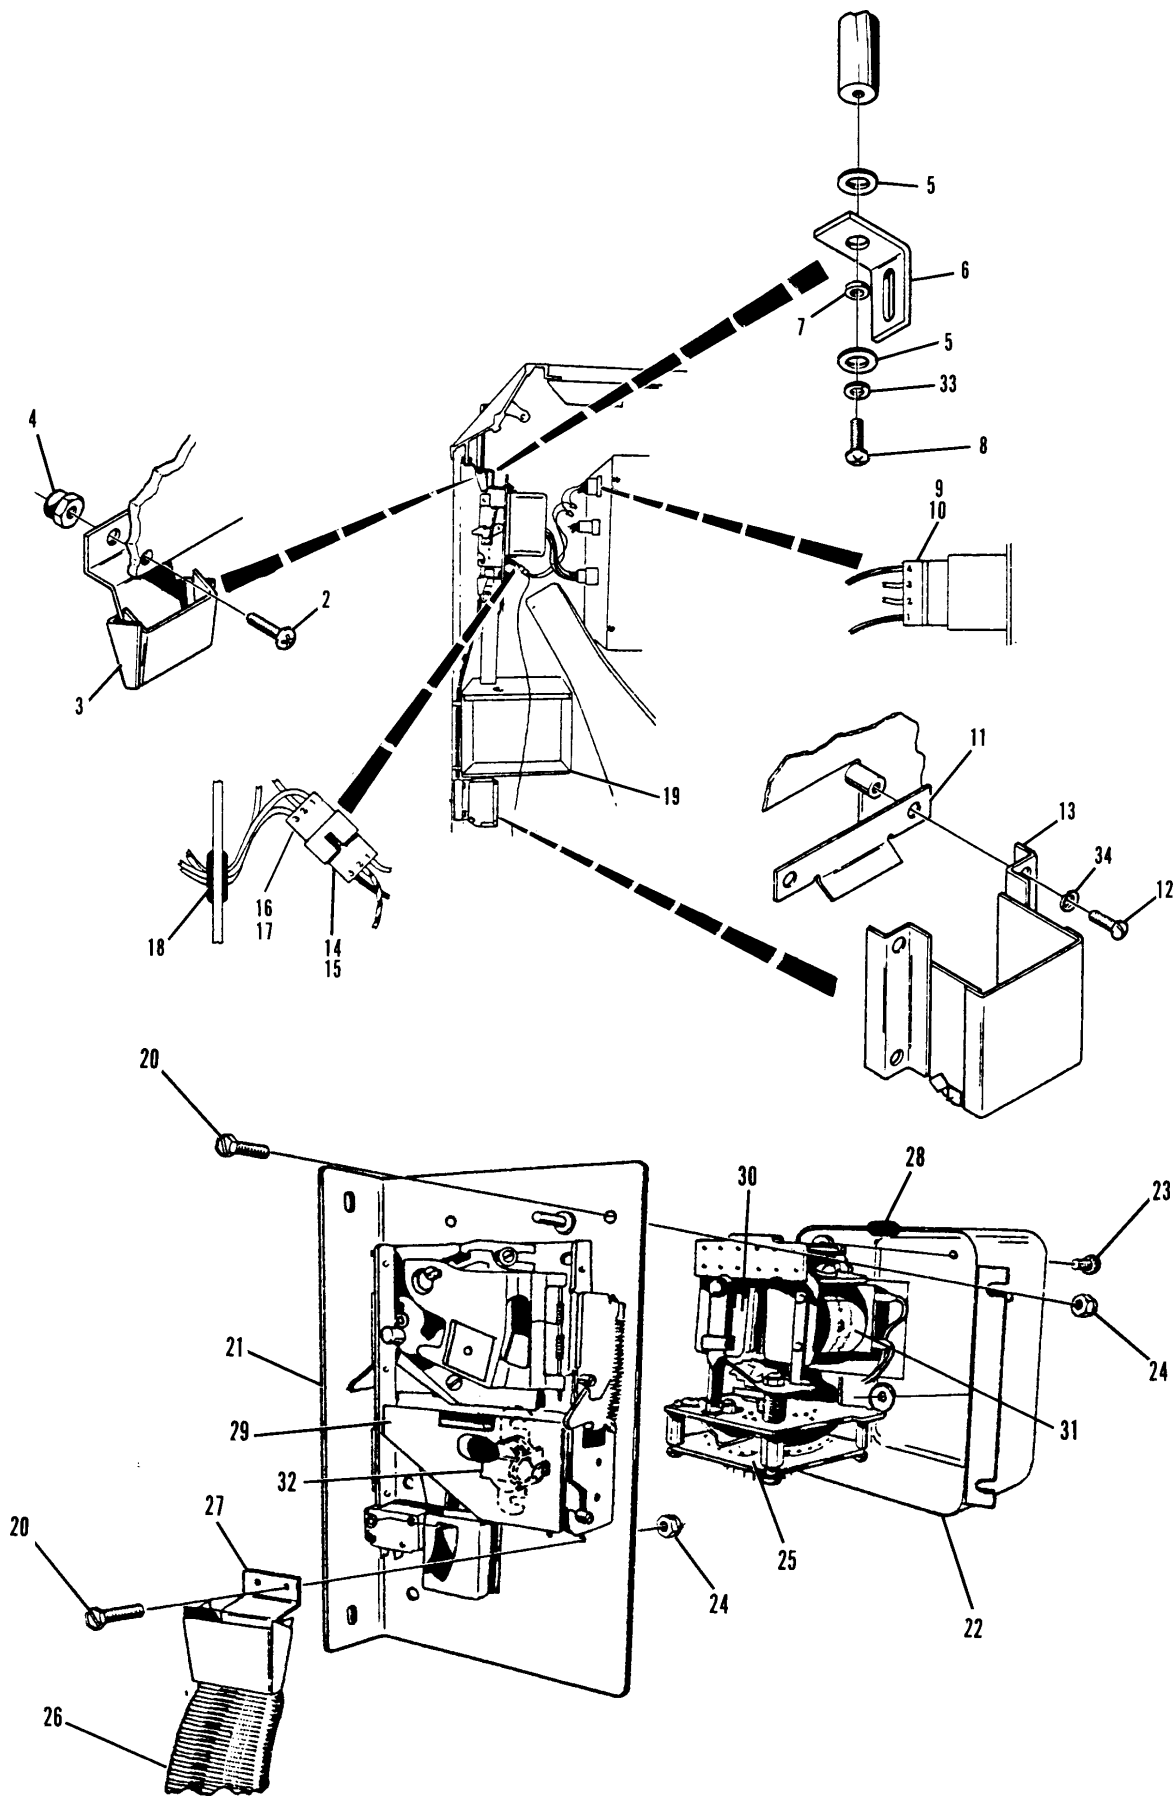

Index No.	Part No.	Description	Index No.	Part No.	Description
1.	14-860137-002	Single Coin (25¢)	*29.	14-400484-002	USA - 25¢
	N.A.	Conversion Kit - Complete		14-400484-003	Canada - 25¢
		Single Coin (Canada 25¢)		N.A.	Japan - 100 Yen
		Conversion Kit - Complete		N.A.	Germany - 1 Deutschmark
2.	N.A.	C.R. Pan Hd. Machine		N.A.	Yugoslavia - 1 Dinar
		Screw (8-32 x 1/2")		N.A.	France - 1 Franc
3.	14-400461-000	Upper Coin Slide Assembly		N.A.	Switzerland - 1 Franc
4.	11-170102-001	Self Locking Nut - Thin (8-32)		N.A.	Italy - 100 Lira
5.	11-190528-001	Plain Washer		N.A.	Spain - 25 Peseta
6.	14-400472-000	Rejector Lever		N.A.	Belgium - 5 Franc
7.	10-386225-000	Spacer		N.A.	Sweden - 1 Krona
8.	11-022276-001	C.R. Pan Hd. Machine Screw w/Nylok (6-32 x 5/8")		N.A.	England - 10 Pence
9.	11-680002-000	Connector Plug (4 Contacts)		N.A.	Holland - 1 Guilder
10.	11-612301-000	Contact		N.A.	Venezuela - 1 Bolivar
11.	14-400479-000	Coin Deflector		N.A.	Austria - 5 Shilling
12.	N.A.	Slt'd. Rd. Hd. Machine Screw (10-32 x 1/2")		N.A.	Australia - 20¢
13.	N.A.	Coin Return Cup		N.A.	Malasia - 20¢
14.	11-680101-000	Connector Plug (3 Contacts)		N.A.	South Korea - 500 Won
15.	11-680302-000	Terminal		N.A.	Saudi Arabia - 1 Riyal
16.	11-680201-000	Receptacle (3 Contacts)		N.A.	Hong Kong - 1/2 Dollar
17.	11-680301-000	Terminal		N.A.	Lebanon - 25 Piastre
18.	N.A.	Nylon Bushing		N.A.	Brazil - 1 Cruzeiro
19.	14-400482-000	Coin Box and Chute Assy.		N.A.	Kuwait - 50 Fils
20.	11-010024-001	Slt'd. Hex Hd. Machine Screw (6-32 x 1/2")		N.A.	Panama - 25 Centesimos
21.	N.A.	Mounting Bracket		N.A.	British Honduras - 50 Centavos
22.	N.A.	Accumulator Box		N.A.	Dubai - 1 Dirham
23.	N.A.	Slt'd. Rd. Hd. Sems Machine Screw (8-32 x 5/16")	30.	11-672703-000	Saudi Arabia - 100 Halala
24.	11-170002-001	Self Locking Nut (6-32)	31.	11-672704-000	Singapore - 20¢
25.	14-400466-000	Stepper Switch Assy. (25¢)	32.	14-400496-000	Kuwait - 100 Fils
	N.A.	Stepper Switch Assy. (50¢)	33.	11-195006-001	Stepper Coil
26.	14-400458-000	Coin Channel	34.	11-195010-001	Reset Coil
27.	14-400464-000	Lower Coin Slide			Coin Rejector Coil
28.	N.A.	Grommet			Lockwasher (#6)
					Lockwasher (#10)

N.A. = No Longer Available

* Service parts for the Coin Mechanisms (Index No. 29) are not stocked by Brunswick. They must be obtained from: Coin Mechanisms, Inc., 817 Industrial Drive, Elmhurst, Illinois 60126. Telephone: (708) 924-7070.

Lustre King Ball Conditioner Coin Mechanisms

**Lustre King Ball Conditioner
Coin Mechanisms**